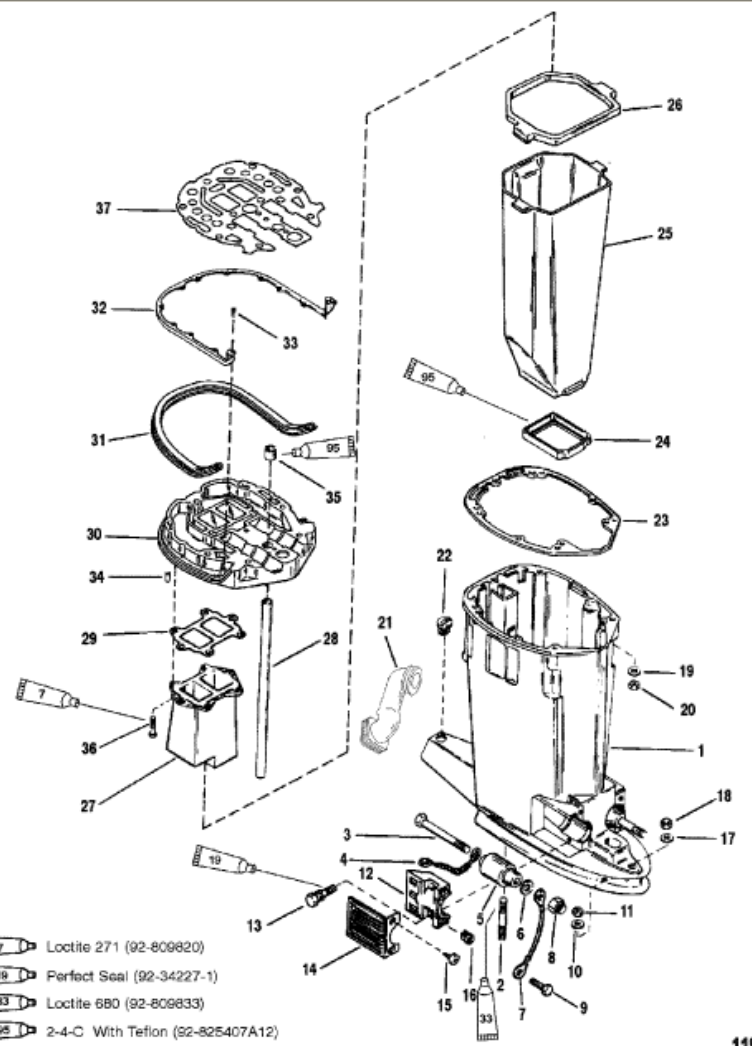

Parts List

-  Loctite 271 (92-809820)
-  Perfect Seal (92-34227-1)
-  Loctite 680 (92-809833)
-  2-4-C With Teflon (92-825407A12)

11968

Ref	Class	Part	Description	Qty	Comment	Footnote
1	1590	8343A10	DRIVESHAFT HOUSING	1	(Black, Long)	
1	1590	8343A11	DRIVESHAFT HOUSING	1	(Gray, Long)	
1	3503	813563A 1	DRIVESHAFT HOUSING	1	(Black X-Long)	
1	3503	813563A 2	DRIVESHAFT HOUSING	1	(Gray X-Long)	
1	1590	8343A13	DRIVESHAFT HOUSING	1	(Black - Jet)	
1	1590	8343A14	DRIVESHAFT HOUSING	1	(Gray - Jet)	
2	16	56295	STUD, (.437 x 2.69)	2		
3	10	63474	SCREW, (.500-20 x 6.00)	2		
4		88238A10	GROUND WIRE ASSEMBLY	1		
5		78249	MOUNT	2	(135/150/175 Long) (Jet)	
5		77327	MOUNT	2	(All Other Models)	
6	12	49339	WASHER, (.8125)	2		
7		88238A10	GROUND WIRE ASSEMBLY	1		
8	11	28040	NUT	2		
9	10	41508	SCREW, (.250-20 x .500)	1		
10	12	45176	WASHER, (.453 x .812 x .105)	2		
11	11	34933	NUT, (.437-20)	2		
12	54	67076	CLAMP	2		
13	10	66727	SCREW, (.312-18 x 1.250)	4		
14		67077T	COVER	2	(Black)	
14		67077F 1	COVER	2	(Gray)	
15	10	88417	SCREW, (#12-24 x .620)	4		
16	11	35521	NUT	4		
17	12	48926	WASHER	1		
18	11	34933	NUT, (.437-20)	1		
19	12	20553	WASHER, (.406 x .734 x .063)	4		
20	11	69254	NUT	4		
21		828212	IDLE EXHAUST BOOT	1		
22	19	64649	PLUG	1		
23	27	99173 2	GASKET	1		4
24		66350	SEAL, Lower	1		
25		18276	EXHAUST TUBE	1		
26		17726 1	SEAL, Upper	1		
27		812834	EXHAUST EXTENSION	1	(135/175/XR6/Magnum III)	
27		41942F 3	EXHAUST EXTENSION	1	(150/200) (Jet)	
28	32	67295	TUBE	1	(LONG) (Jet)	
28	32	74729	TUBE	1	(X-Long)	
29	27	78246	GASKET	1		4
30		18233A 3	PLATE ASSEMBLY	1		
31		814701 2	SEAL	1		
32		68011	BRACKET	1		